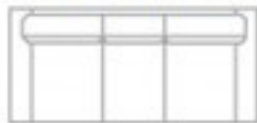

TRACK

ROLLO

BASE CONSTRUCTION

BLOCK LEG

TURNO

WITH OR WITHOUT NAILS

NAILS

NAILS

NAILS

NAILS

Sofa
W84 D37 H37

Love seat
W61 D37 H37

Chair & a half
W50 D37 H37

Chair
W38 D37 H37

3 position recliner
W39 D39 H42

Ottoman
W24 D22 H19