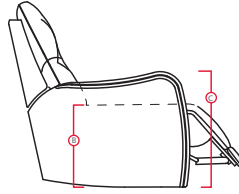

41093 / 46093 TAURUS

Printed in Canada 11/13

PALLISER®
My Home, My Style, My Way™

41093 / 46093 TAURUS

PALLISER[®]
My Home, My Style, My Way™

DIMENSIONS SHOWN AS WIDTH X DEPTH X HEIGHT.
SPECIFICATIONS ARE CORRECT AT TIME OF PRINTING AND ARE SUBJECT TO CHANGE WITHOUT NOTICE.
LHF – LEFT HAND FACING RHF – RIGHT HAND FACING IA – INSIDE ARM TO INSIDE ARM

- B** Seat Height 19" / 48cm
- C** Arm Height 25" / 64cm

Features

- > Back: 11 or 12 gauge sinuous springs
 - > Seat: 8 gauge sinuous wire springs
 - > Back filled with blown fibre
 - > Chaise styling
 - > Toggle power mechanism
- For more information, go to palliser.com