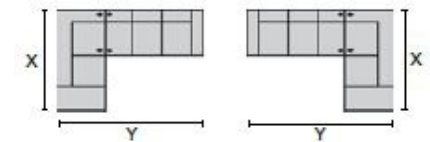

Dimensions are the same for reverse direction where applicable.

## POPULAR CONFIGURATIONS

Note: Always assemble configurations from right hand facing to left hand facing. Dimensions are shown as width x depth.

NA L2/6H/9X/6H/L1  
110 x 110"  
280 x 280 cm

NH L2/6H/9X/K2/6H/L1  
123 x 110"  
313 x 280 cm

NQ L2/K1/6H/6H/K1/L1  
112 x 112"  
285 x 285 cm

Specifications are correct at time of printing and are subject to change without notice.

LHF = left hand facing means the "end arm" is on the LEFT HAND SIDE of the upholstered piece when you are standing in front of the piece.