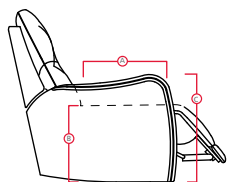

DIMENSIONS SHOWN AS WIDTH X DEPTH X HEIGHT.
SPECIFICATIONS ARE CORRECT AT TIME OF PRINTING AND ARE SUBJECT TO CHANGE WITHOUT NOTICE.
LHF – LEFT HAND FACING RHF – RIGHT HAND FACING IA – INSIDE ARM TO INSIDE ARM

Features

- > Back: Premium elastic webbing
- > High resilience seat foam
- > Chaise styling

For more information, go to palliser.com

42 Zero Gravity Chair
33 x 41 x 45"
84 x 104 x 114cm
IA: 22" / 56cm

- A Seat Depth 21" / 53cm
- B Seat Height 18.75" / 48cm
- C Arm Height 25.5" / 65cm