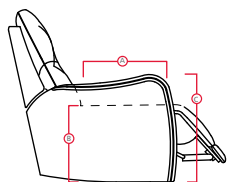

DIMENSIONS SHOWN AS WIDTH X DEPTH X HEIGHT.
SPECIFICATIONS ARE CORRECT AT TIME OF PRINTING AND ARE SUBJECT TO CHANGE WITHOUT NOTICE.
LHF – LEFT HAND FACING RHF – RIGHT HAND FACING IA – INSIDE ARM TO INSIDE ARM

Features

- > Back: Premium elastic webbing
- > High resilience seat foam
- > Chaise styling

For more information, go to palliser.com

42 Zero Gravity Chair
34 x 40 x 45"
86 x 102 x 114cm
IA: 20" / 51cm

- A Seat Depth 21" / 53cm
- B Seat Height 18.75" / 48cm
- C Arm Height 24.5" / 62cm