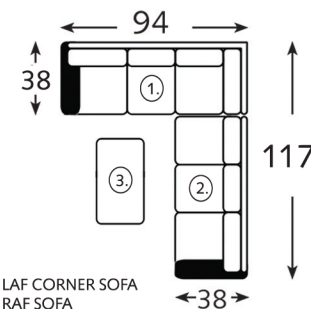

CHOOSE YOUR LEG STYLE: (FRONT LEGS ONLY)

2" H

WEDGE

2" H

SCORED BUN

CHOOSE YOUR LEG FINISH:

CHOOSE YOUR DECORATIVE NAILS: (013240,013500,013550,013620 only)

POSSIBLE CONFIGURATIONS:

1. LAF CORNER SOFA
2. RAF SOFA
3. STORAGE OTTOMAN 1/2

1. LAF LOVESEAT
2. WEDGE
3. RAF LOVESEAT
4. ROUND OTTOMAN

1. LAF SOFA
2. RAF CHAIR
3. CHAISE OTTOMAN

1. LAF LOVESEAT
2. WEDGE
3. RAF SOFA
4. CHAISE OTTOMAN
5. STORAGE OTTOMAN 1/2

CHOOSE YOUR PIECE:

* Items not Available with Chaise Ottoman kit
Dimensions are approx. Subtract 4" off each arm on Track or Tuxedo Roll

American Made Quality and Style

Made In The USA