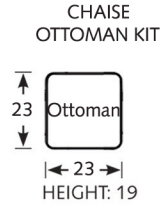

CHOOSE YOUR LEG STYLE: (FRONT LEGS ONLY)

2" H

WEDGE

2" H

SCORED BUN

CHOOSE YOUR LEG FINISH:

CHOOSE YOUR DECORATIVE NAILS: (013240,013500,013550,013620 only)

POSSIBLE CONFIGURATIONS:

1. LAF CORNER SOFA
2. RAF SOFA
3. STORAGE OTTOMAN 1/2

1. LAF LOVESEAT
2. WEDGE
3. RAF LOVESEAT
4. ROUND OTTOMAN

1. LAF SOFA
2. RAF CHAIR
3. CHAISE OTTOMAN

1. LAF LOVESEAT
2. WEDGE
3. RAF SOFA
4. CHAISE OTTOMAN
5. STORAGE OTTOMAN 1/2

CHOOSE YOUR PIECE:

* Items not Available with Chaise Ottoman kit
Dimensions are approx. Subtract 4" off each arm on Track or Tuxedo Roll

American Made Quality and Style

Made In The USA