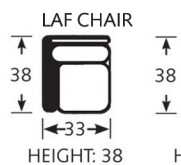

1. LAF CORNER SOFA
2. RAF SOFA
3. STORAGE OTTOMAN 1/2

1. LAF LOVESEAT
2. WEDGE
3. RAF LOVESEAT
4. ROUND OTTOMAN

1. LAF SOFA
2. RAF CHAIR
3. CHAISE OTTOMAN

1. LAF LOVESEAT
2. WEDGE
3. RAF SOFA
4. CHAISE OTTOMAN
5. STORAGE OTTOMAN 1/2

CHOOSE YOUR PIECE:

* Items not Available with Chaise Ottoman kit
Dimensions are approx. Subtract 4" off each arm on Track or Tuxedo Roll

American Made Quality and Style

Made In The USA