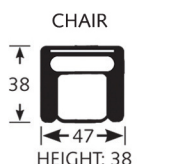

1. LAF CORNER SOFA
2. RAF SOFA
3. STORAGE OTTOMAN 1/2

1. LAF LOVESEAT
2. WEDGE
3. RAF LOVESEAT
4. ROUND OTTOMAN

1. LAF SOFA
2. RAF CHAIR
3. CHAISE OTTOMAN

1. LAF LOVESEAT
2. WEDGE
3. RAF SOFA
4. CHAISE OTTOMAN
5. STORAGE OTTOMAN 1/2

CHOOSE YOUR PIECE:

* Items not Available with Chaise Ottoman kit
Dimensions are approx. Subtract 4" off each arm on Track or Tuxedo Roll

American Made Quality and Style

Made In The USA