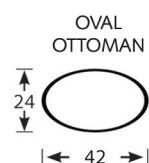

CHOOSE YOUR LEG STYLE: (FRONT LEGS ONLY)

2" H

WEDGE

2" H

SCORED BUN

CHOOSE YOUR LEG FINISH:

CHOOSE YOUR DECORATIVE NAILS: (013240,013500,013550,013620 only)

POSSIBLE CONFIGURATIONS:

1. LAF CORNER SOFA
2. RAF SOFA
3. STORAGE OTTOMAN 1/2

1. LAF LOVESEAT
2. WEDGE
3. RAF LOVESEAT
4. ROUND OTTOMAN

1. LAF SOFA
2. RAF CHAIR
3. CHAISE OTTOMAN

1. LAF LOVESEAT
2. WEDGE
3. RAF SOFA
4. CHAISE OTTOMAN
5. STORAGE OTTOMAN 1/2

CHOOSE YOUR PIECE:

* Items not Available with Chaise Ottoman kit
Dimensions are approx. Subtract 4" off each arm on Track or Tuxedo Roll

American Made Quality and Style

Made In The USA