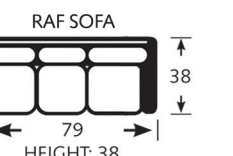

1. LAF CORNER SOFA
2. RAF SOFA
3. STORAGE OTTOMAN 1/2

1. LAF LOVESEAT
2. WEDGE
3. RAF LOVESEAT
4. ROUND OTTOMAN

1. LAF SOFA
2. RAF CHAIR
3. CHAISE OTTOMAN

1. LAF LOVESEAT
2. WEDGE
3. RAF SOFA
4. CHAISE OTTOMAN
5. STORAGE OTTOMAN 1/2

CHOOSE YOUR PIECE:

* Items not Available with Chaise Ottoman kit
Dimensions are approx. Subtract 4" off each arm on Track or Tuxedo Roll

American Made Quality and Style

Made In The USA