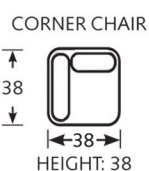

CHOOSE YOUR LEG STYLE: (FRONT LEGS ONLY)

2" H

WEDGE

2" H

SCORED BUN

CHOOSE YOUR LEG FINISH:

CHOOSE YOUR DECORATIVE NAILS: (013240,013500,013550,013620 only)

POSSIBLE CONFIGURATIONS:

1. LAF CORNER SOFA
2. RAF SOFA
3. STORAGE OTTOMAN 1/2

1. LAF LOVESEAT
2. WEDGE
3. RAF LOVESEAT
4. ROUND OTTOMAN

1. LAF SOFA
2. RAF CHAIR
3. CHAISE OTTOMAN

1. LAF LOVESEAT
2. WEDGE
3. RAF SOFA
4. CHAISE OTTOMAN
5. STORAGE OTTOMAN 1/2

CHOOSE YOUR PIECE:

* Items not Available with Chaise Ottoman kit
Dimensions are approx. Subtract 4" off each arm on Track or Tuxedo Roll

American Made Quality and Style

Made In The USA