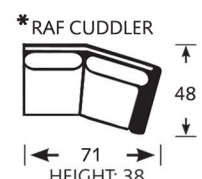

CHOOSE YOUR LEG STYLE: (FRONT LEGS ONLY)

2" H

WEDGE

2" H

SCORED BUN

CHOOSE YOUR LEG FINISH:

CHOOSE YOUR DECORATIVE NAILS: (013240,013500,013550,013620 only)

POSSIBLE CONFIGURATIONS:

1. LAF CORNER SOFA
2. RAF SOFA
3. STORAGE OTTOMAN 1/2

1. LAF LOVESEAT
2. WEDGE
3. RAF LOVESEAT
4. ROUND OTTOMAN

1. LAF SOFA
2. RAF CHAIR
3. CHAISE OTTOMAN

1. LAF LOVESEAT
2. WEDGE
3. RAF SOFA
4. CHAISE OTTOMAN
5. STORAGE OTTOMAN 1/2

CHOOSE YOUR PIECE:

* Items not Available with Chaise Ottoman kit
Dimensions are approx. Subtract 4" off each arm on Track or Tuxedo Roll

American Made Quality and Style

Made In The USA