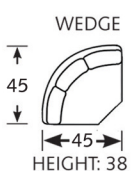

CHOOSE YOUR LEG STYLE: (FRONT LEGS ONLY)

2" H

WEDGE

2" H

SCORED BUN

CHOOSE YOUR LEG FINISH:

CHOOSE YOUR DECORATIVE NAILS: (013240,013500,013550,013620 only)

POSSIBLE CONFIGURATIONS:

1. LAF CORNER SOFA
2. RAF SOFA
3. STORAGE OTTOMAN 1/2

1. LAF LOVESEAT
2. WEDGE
3. RAF LOVESEAT
4. ROUND OTTOMAN

1. LAF SOFA
2. RAF CHAIR
3. CHAISE OTTOMAN

1. LAF LOVESEAT
2. WEDGE
3. RAF SOFA
4. CHAISE OTTOMAN
5. STORAGE OTTOMAN 1/2

CHOOSE YOUR PIECE:

* Items not Available with Chaise Ottoman kit
Dimensions are approx. Subtract 4" off each arm on Track or Tuxedo Roll

American Made Quality and Style

Made In The USA