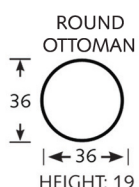

CHOOSE YOUR LEG STYLE: (FRONT LEGS ONLY)

2" H

WEDGE

2" H

SCORED BUN

CHOOSE YOUR LEG FINISH:

CHOOSE YOUR DECORATIVE NAILS: (013240,013500,013550,013620 only)

POSSIBLE CONFIGURATIONS:

1. LAF CORNER SOFA
2. RAF SOFA
3. STORAGE OTTOMAN 1/2

1. LAF LOVESEAT
2. WEDGE
3. RAF LOVESEAT
4. ROUND OTTOMAN

1. LAF SOFA
2. RAF CHAIR
3. CHAISE OTTOMAN

1. LAF LOVESEAT
2. WEDGE
3. RAF SOFA
4. CHAISE OTTOMAN
5. STORAGE OTTOMAN 1/2

CHOOSE YOUR PIECE:

* Items not Available with Chaise Ottoman kit
Dimensions are approx. Subtract 4" off each arm on Track or Tuxedo Roll

American Made Quality and Style

Made In The USA