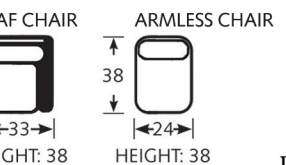

CHOOSE YOUR LEG STYLE: (FRONT LEGS ONLY)

2" H

WEDGE

2" H

SCORED BUN

CHOOSE YOUR LEG FINISH:

CHOOSE YOUR DECORATIVE NAILS: (013240,013500,013550,013620 only)

POSSIBLE CONFIGURATIONS:

1. LAF CORNER SOFA
2. RAF SOFA
3. STORAGE OTTOMAN 1/2

1. LAF LOVESEAT
2. WEDGE
3. RAF LOVESEAT
4. ROUND OTTOMAN

1. LAF SOFA
2. RAF CHAIR
3. CHAISE OTTOMAN

1. LAF LOVESEAT
2. WEDGE
3. RAF SOFA
4. CHAISE OTTOMAN
5. STORAGE OTTOMAN 1/2

CHOOSE YOUR PIECE:

* Items not Available with Chaise Ottoman kit
Dimensions are approx. Subtract 4" off each arm on Track or Tuxedo Roll

American Made Quality and Style

Made In The USA