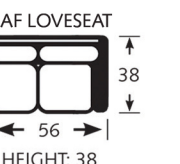

CHOOSE YOUR LEG STYLE: (FRONT LEGS ONLY)

2" H

WEDGE

2" H

SCORED BUN

CHOOSE YOUR LEG FINISH:

CHOOSE YOUR DECORATIVE NAILS: (013240,013500,013550,013620 only)

POSSIBLE CONFIGURATIONS:

1. LAF CORNER SOFA
2. RAF SOFA
3. STORAGE OTTOMAN 1/2

1. LAF LOVESEAT
2. WEDGE
3. RAF LOVESEAT
4. ROUND OTTOMAN

1. LAF SOFA
2. RAF CHAIR
3. CHAISE OTTOMAN

1. LAF LOVESEAT
2. WEDGE
3. RAF SOFA
4. CHAISE OTTOMAN
5. STORAGE OTTOMAN 1/2

CHOOSE YOUR PIECE:

* Items not Available with Chaise Ottoman kit
Dimensions are approx. Subtract 4" off each arm on Track or Tuxedo Roll

American Made Quality and Style

Made In The USA