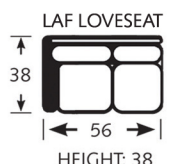

1. LAF CORNER SOFA
2. RAF SOFA
3. STORAGE OTTOMAN 1/2

1. LAF LOVESEAT
2. WEDGE
3. RAF LOVESEAT
4. ROUND OTTOMAN

1. LAF SOFA
2. RAF CHAIR
3. CHAISE OTTOMAN

1. LAF LOVESEAT
2. WEDGE
3. RAF SOFA
4. CHAISE OTTOMAN
5. STORAGE OTTOMAN 1/2

CHOOSE YOUR PIECE:

* Items not Available with Chaise Ottoman kit
Dimensions are approx. Subtract 4" off each arm on Track or Tuxedo Roll

American Made Quality and Style

Made In The USA