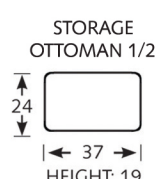

1. LAF CORNER SOFA
2. RAF SOFA
3. STORAGE OTTOMAN 1/2

1. LAF LOVESEAT
2. WEDGE
3. RAF LOVESEAT
4. ROUND OTTOMAN

1. LAF SOFA
2. RAF CHAIR
3. CHAISE OTTOMAN

1. LAF LOVESEAT
2. WEDGE
3. RAF SOFA
4. CHAISE OTTOMAN
5. STORAGE OTTOMAN 1/2

CHOOSE YOUR PIECE:

* Items not Available with Chaise Ottoman kit
Dimensions are approx. Subtract 4" off each arm on Track or Tuxedo Roll

American Made Quality and Style

Made In The USA