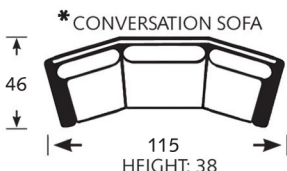

CHOOSE YOUR LEG STYLE: (FRONT LEGS ONLY)

2" H

WEDGE

2" H

SCORED BUN

CHOOSE YOUR LEG FINISH:

CHOOSE YOUR DECORATIVE NAILS: (013240,013500,013550,013620 only)

POSSIBLE CONFIGURATIONS:

1. LAF CORNER SOFA
2. RAF SOFA
3. STORAGE OTTOMAN 1/2

1. LAF LOVESEAT
2. WEDGE
3. RAF LOVESEAT
4. ROUND OTTOMAN

1. LAF SOFA
2. RAF CHAIR
3. CHAISE OTTOMAN

1. LAF LOVESEAT
2. WEDGE
3. RAF SOFA
4. CHAISE OTTOMAN
5. STORAGE OTTOMAN 1/2

CHOOSE YOUR PIECE:

* Items not Available with Chaise Ottoman kit
Dimensions are approx. Subtract 4" off each arm on Track or Tuxedo Roll

American Made Quality and Style

Made In The USA