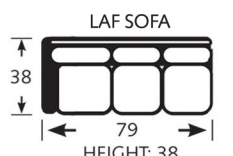

1. LAF CORNER SOFA
2. RAF SOFA
3. STORAGE OTTOMAN 1/2

1. LAF LOVESEAT
2. WEDGE
3. RAF LOVESEAT
4. ROUND OTTOMAN

1. LAF SOFA
2. RAF CHAIR
3. CHAISE OTTOMAN

1. LAF LOVESEAT
2. WEDGE
3. RAF SOFA
4. CHAISE OTTOMAN
5. STORAGE OTTOMAN 1/2

CHOOSE YOUR PIECE:

* Items not Available with Chaise Ottoman kit
Dimensions are approx. Subtract 4" off each arm on Track or Tuxedo Roll

American Made Quality and Style

Made In The USA