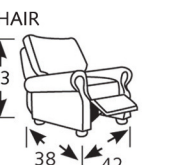

CHOOSE YOUR LEG STYLE: (FRONT LEGS ONLY)

2" H

WEDGE

2" H

SCORED BUN

CHOOSE YOUR LEG FINISH:

CHOOSE YOUR DECORATIVE NAILS: (013240,013500,013550,013620 only)

POSSIBLE CONFIGURATIONS:

1. LAF CORNER SOFA
2. RAF SOFA
3. STORAGE OTTOMAN 1/2

1. LAF LOVESEAT
2. WEDGE
3. RAF LOVESEAT
4. ROUND OTTOMAN

1. LAF SOFA
2. RAF CHAIR
3. CHAISE OTTOMAN

1. LAF LOVESEAT
2. WEDGE
3. RAF SOFA
4. CHAISE OTTOMAN
5. STORAGE OTTOMAN 1/2

CHOOSE YOUR PIECE:

* Items not Available with Chaise Ottoman kit
Dimensions are approx. Subtract 4" off each arm on Track or Tuxedo Roll

American Made Quality and Style

Made In The USA