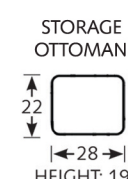

1. LAF CORNER SOFA
2. RAF SOFA
3. STORAGE OTTOMAN 1/2

1. LAF LOVESEAT
2. WEDGE
3. RAF LOVESEAT
4. ROUND OTTOMAN

1. LAF SOFA
2. RAF CHAIR
3. CHAISE OTTOMAN

1. LAF LOVESEAT
2. WEDGE
3. RAF SOFA
4. CHAISE OTTOMAN
5. STORAGE OTTOMAN 1/2

CHOOSE YOUR PIECE:

* Items not Available with Chaise Ottoman kit
Dimensions are approx. Subtract 4" off each arm on Track or Tuxedo Roll

American Made Quality and Style

Made In The USA