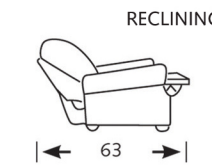

CHOOSE YOUR LEG STYLE: (FRONT LEGS ONLY)

2" H

WEDGE

2" H

SCORED BUN

CHOOSE YOUR LEG FINISH:

CHOOSE YOUR DECORATIVE NAILS: (013240,013500,013550,013620 only)

POSSIBLE CONFIGURATIONS:

1. LAF CORNER SOFA
2. RAF SOFA
3. STORAGE OTTOMAN 1/2

1. LAF LOVESEAT
2. WEDGE
3. RAF LOVESEAT
4. ROUND OTTOMAN

1. LAF SOFA
2. RAF CHAIR
3. CHAISE OTTOMAN

1. LAF LOVESEAT
2. WEDGE
3. RAF SOFA
4. CHAISE OTTOMAN
5. STORAGE OTTOMAN 1/2

CHOOSE YOUR PIECE:

* Items not Available with Chaise Ottoman kit
Dimensions are approx. Subtract 4" off each arm on Track or Tuxedo Roll

American Made Quality and Style

Made In The USA