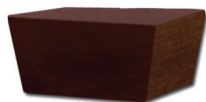

American Heritage Custom Arm Program

CHOOSE YOUR ARM STYLE:

240

250

420

500

550

620

CHOOSE YOUR LEG STYLE: (FRONT LEGS ONLY)

2" H

WEDGE

2" H

SCORED BUN

CHOOSE YOUR LEG FINISH:

CHOOSE YOUR DECORATIVE NAILS: (013240,013500,013550,013620 only)

POSSIBLE CONFIGURATIONS:

1. LAF CORNER SOFA
2. RAF SOFA
3. STORAGE OTTOMAN 1/2

1. LAF LOVESEAT
2. WEDGE
3. RAF LOVESEAT
4. ROUND OTTOMAN

1. LAF SOFA
2. RAF CHAIR
3. CHAISE OTTOMAN

1. LAF LOVESEAT
2. WEDGE
3. RAF SOFA
4. CHAISE OTTOMAN
5. STORAGE OTTOMAN 1/2