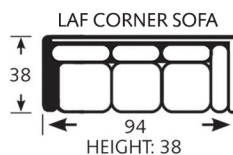

1. LAF CORNER SOFA
2. RAF SOFA
3. STORAGE OTTOMAN 1/2

1. LAF LOVESEAT
2. WEDGE
3. RAF LOVESEAT
4. ROUND OTTOMAN

1. LAF SOFA
2. RAF CHAIR
3. CHAISE OTTOMAN

1. LAF LOVESEAT
2. WEDGE
3. RAF SOFA
4. CHAISE OTTOMAN
5. STORAGE OTTOMAN 1/2

CHOOSE YOUR PIECE:

* Items not Available with Chaise Ottoman kit
Dimensions are approx. Subtract 4" off each arm on Track or Tuxedo Roll

American Made Quality and Style

Made In The USA