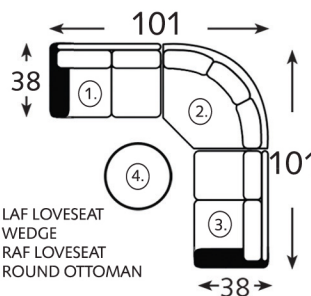

CHOOSE YOUR LEG STYLE: (FRONT LEGS ONLY)

2" H

WEDGE

2" H

SCORED BUN

CHOOSE YOUR LEG FINISH:

CHOOSE YOUR DECORATIVE NAILS: (013240,013500,013550,013620 only)

POSSIBLE CONFIGURATIONS:

1. LAF CORNER SOFA
2. RAF SOFA
3. STORAGE OTTOMAN 1/2

1. LAF LOVESEAT
2. WEDGE
3. RAF LOVESEAT
4. ROUND OTTOMAN

1. LAF SOFA
2. RAF CHAIR
3. CHAISE OTTOMAN

1. LAF LOVESEAT
2. WEDGE
3. RAF SOFA
4. CHAISE OTTOMAN
5. STORAGE OTTOMAN 1/2

CHOOSE YOUR PIECE:

* Items not Available with Chaise Ottoman kit
Dimensions are approx. Subtract 4" off each arm on Track or Tuxedo Roll

American Made Quality and Style

Made In The USA