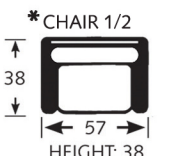

1. LAF CORNER SOFA
2. RAF SOFA
3. STORAGE OTTOMAN 1/2

1. LAF LOVESEAT
2. WEDGE
3. RAF LOVESEAT
4. ROUND OTTOMAN

1. LAF SOFA
2. RAF CHAIR
3. CHAISE OTTOMAN

1. LAF LOVESEAT
2. WEDGE
3. RAF SOFA
4. CHAISE OTTOMAN
5. STORAGE OTTOMAN 1/2

CHOOSE YOUR PIECE:

* Items not Available with Chaise Ottoman kit
Dimensions are approx. Subtract 4" off each arm on Track or Tuxedo Roll

American Made Quality and Style

Made In The USA