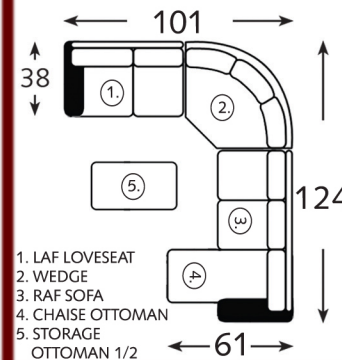

CHOOSE YOUR LEG STYLE: (FRONT LEGS ONLY)

2" H

WEDGE

2" H

SCORED BUN

CHOOSE YOUR LEG FINISH:

CHOOSE YOUR DECORATIVE NAILS: (013240,013500,013550,013620 only)

POSSIBLE CONFIGURATIONS:

1. LAF CORNER SOFA
2. RAF SOFA
3. STORAGE OTTOMAN 1/2

1. LAF LOVESEAT
2. WEDGE
3. RAF LOVESEAT
4. ROUND OTTOMAN

1. LAF SOFA
2. RAF CHAIR
3. CHAISE OTTOMAN

1. LAF LOVESEAT
2. WEDGE
3. RAF SOFA
4. CHAISE OTTOMAN
5. STORAGE OTTOMAN 1/2

CHOOSE YOUR PIECE:

* Items not Available with Chaise Ottoman kit
Dimensions are approx. Subtract 4" off each arm on Track or Tuxedo Roll

American Made Quality and Style

Made In The USA