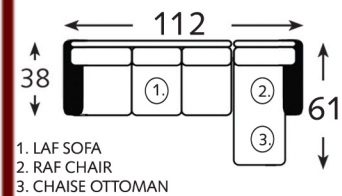

CHOOSE YOUR LEG STYLE: (FRONT LEGS ONLY)

2" H

WEDGE

2" H

SCORED BUN

CHOOSE YOUR LEG FINISH:

CHOOSE YOUR DECORATIVE NAILS: (013240,013500,013550,013620 only)

POSSIBLE CONFIGURATIONS:

1. LAF CORNER SOFA
2. RAF SOFA
3. STORAGE OTTOMAN 1/2

1. LAF LOVESEAT
2. WEDGE
3. RAF LOVESEAT
4. ROUND OTTOMAN

1. LAF SOFA
2. RAF CHAIR
3. CHAISE OTTOMAN

1. LAF LOVESEAT
2. WEDGE
3. RAF SOFA
4. CHAISE OTTOMAN
5. STORAGE OTTOMAN 1/2

CHOOSE YOUR PIECE:

* Items not Available with Chaise Ottoman kit
Dimensions are approx. Subtract 4" off each arm on Track or Tuxedo Roll

American Made Quality and Style

Made In The USA