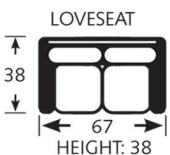

1. LAF CORNER SOFA
2. RAF SOFA
3. STORAGE OTTOMAN 1/2

1. LAF LOVESEAT
2. WEDGE
3. RAF LOVESEAT
4. ROUND OTTOMAN

1. LAF SOFA
2. RAF CHAIR
3. CHAISE OTTOMAN

1. LAF LOVESEAT
2. WEDGE
3. RAF SOFA
4. CHAISE OTTOMAN
5. STORAGE OTTOMAN 1/2

CHOOSE YOUR PIECE:

* Items not Available with Chaise Ottoman kit
Dimensions are approx. Subtract 4" off each arm on Track or Tuxedo Roll

American Made Quality and Style

Made In The USA