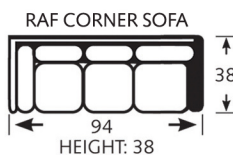

1. LAF CORNER SOFA
2. RAF SOFA
3. STORAGE OTTOMAN 1/2

1. LAF LOVESEAT
2. WEDGE
3. RAF LOVESEAT
4. ROUND OTTOMAN

1. LAF SOFA
2. RAF CHAIR
3. CHAISE OTTOMAN

1. LAF LOVESEAT
2. WEDGE
3. RAF SOFA
4. CHAISE OTTOMAN
5. STORAGE OTTOMAN 1/2

CHOOSE YOUR PIECE:

* Items not Available with Chaise Ottoman kit
Dimensions are approx. Subtract 4" off each arm on Track or Tuxedo Roll

American Made Quality and Style

Made In The USA